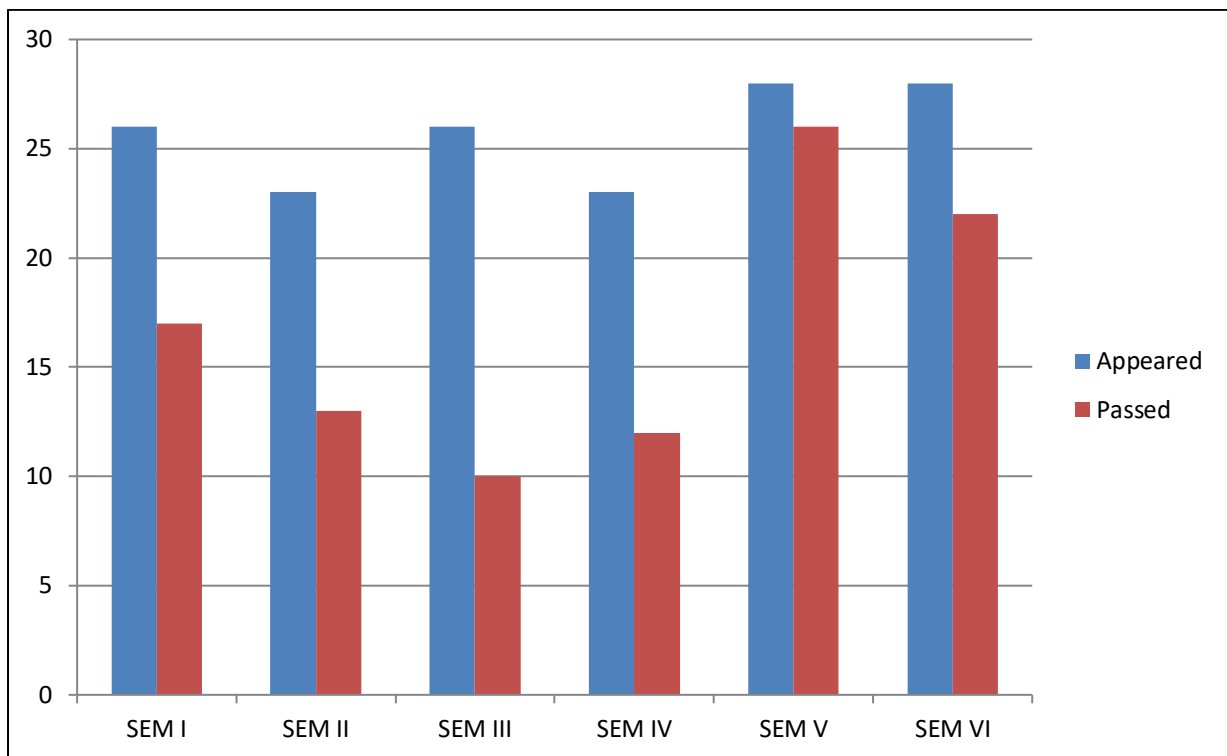

TTWRDC (M), Kamareddy

Department of Mathematics

Result Analysis for AY 2021-22

	SEM I	SEM II	SEM III	SEM IV	SEM V	SEM VI
Appeared	26	23	26	23	28	28
Passed	17	13	10	12	26	22
Pass %	65.38	56.52	38.46153846	52.17	92.86	78.57