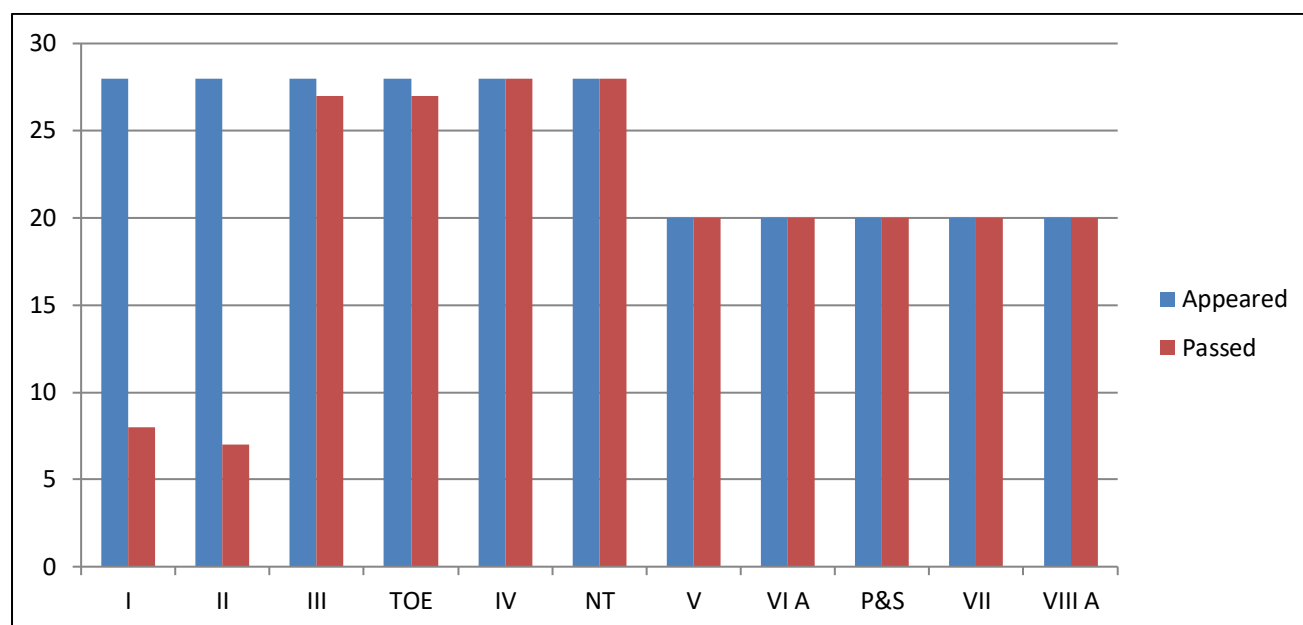

TTWRDC (M), Kamareddy
Department of Mathematics
Result Analysis for AY 2020-21

	SEM I	SEM II	SEM III	SEC	SEM IV	SEC	SEM V		SEC	SEM VI	
Paper	I	II	III	TOE	IV	NT	V	VI A	P&S	VII	VIII A
Appeared	28	28	28	28	28	28	20	20	20	20	20
Passed	8	7	27	27	28	28	20	20	20	20	20
Pass %	28.57	25	96.43	96.43	100.00	100.00	100	100	100.00	100	100