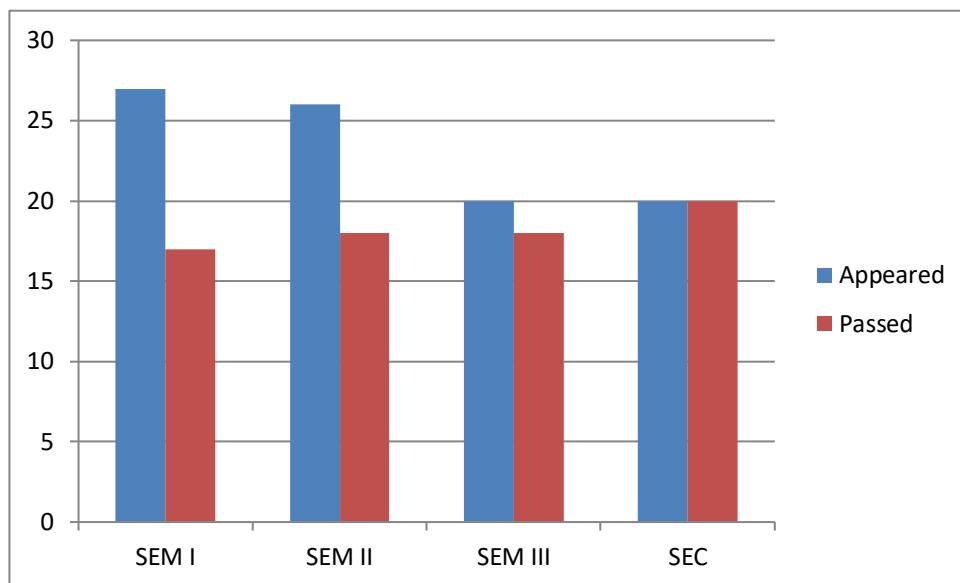

# RESULT ANALYSIS

**TTWRDC (M), Kamareddy**

**Department of Mathematics**

**Result Analysis for AY 2017-18**

	<b>SEM I</b>	<b>SEM II</b>
<b>Appeared</b>	25	21
<b>Passed</b>	15	15
<b>Pass %</b>	60.00	71.43

**TTWRDC (M), Kamareddy**

**Department of Mathematics**

**Result Analysis for AY 2018-19**

	<b>SEM I</b>	<b>SEM II</b>	<b>SEM III</b>	<b>SEC</b>
<b>Appeared</b>	27	26	20	20
<b>Passed</b>	17	18	18	20
<b>Pass %</b>	62.96	69.23	90	100