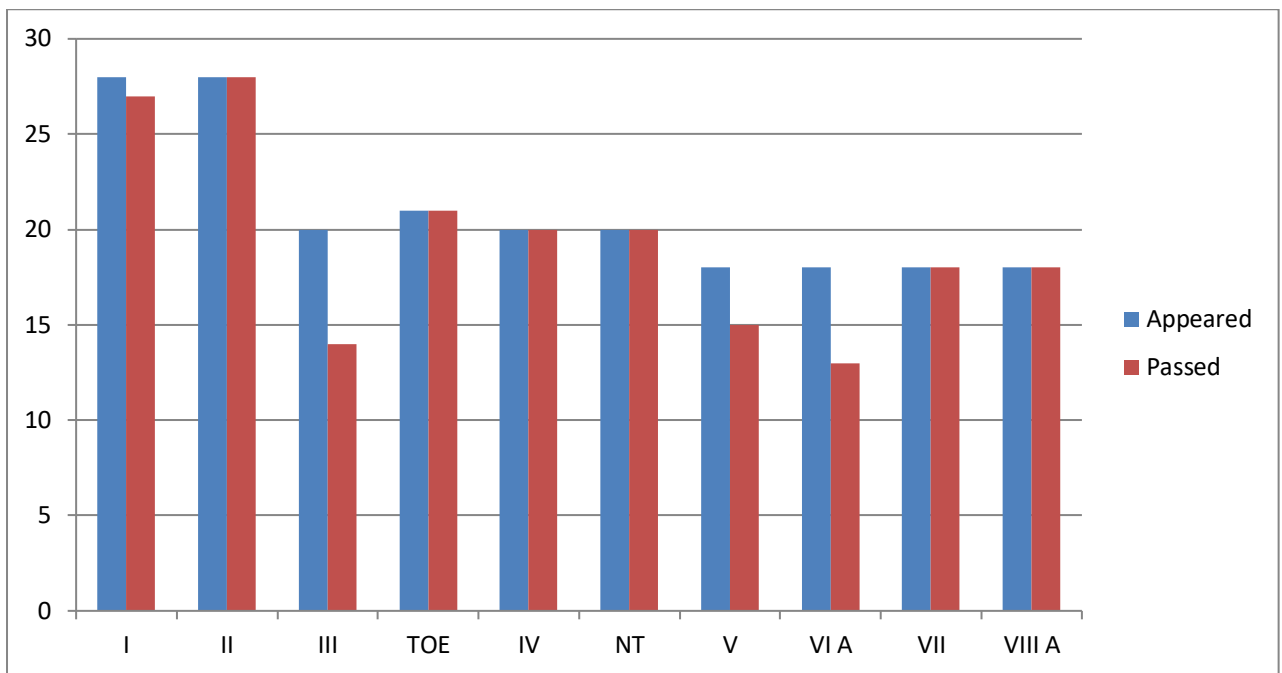

TTWRDC (M), Kamareddy

Department of Mathematics

Result Analysis for AY 2019-20

	SEM I	SEM II	SEM III	SEC	SEM IV	SEC	SEM V		SEM VI	
Paper	I	II	III	TOE	IV	NT	V	VI A	VII	VIII A
Appeared	28	28	20	21	20	20	18	18	18	18
Passed	27	28	14	21	20	20	15	13	18	18
Pass %	96.43	100.00	70	100	100	100	83.33	72.22	100	100