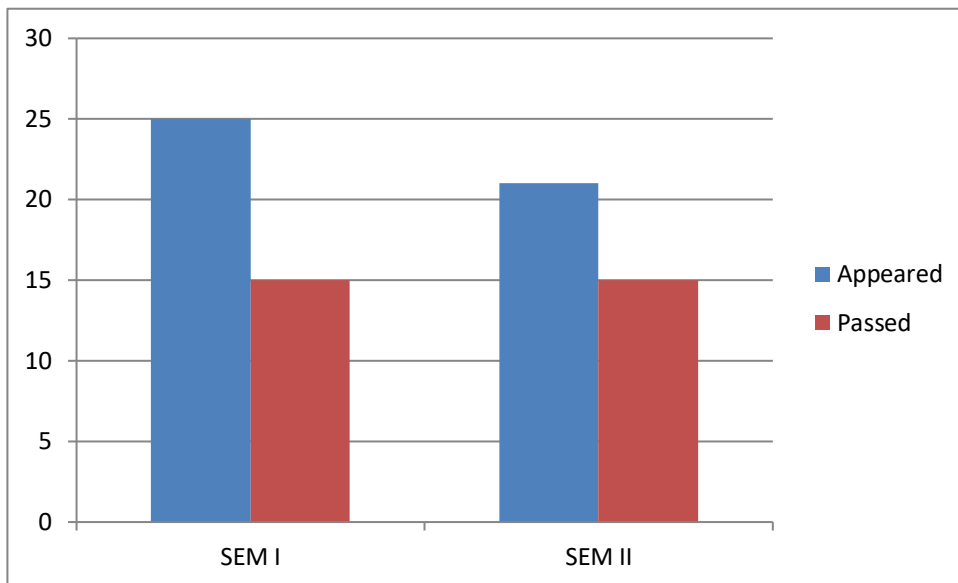

# Department of Mathematics

# RESULT ANALYSIS

**TTWRDC (M), Kamareddy**

**Department of Mathematics**

**Result Analysis for AY 2017-18**

	<b>SEM I</b>	<b>SEM II</b>
<b>Appeared</b>	25	21
<b>Passed</b>	15	15
<b>Pass %</b>	60.00	71.43